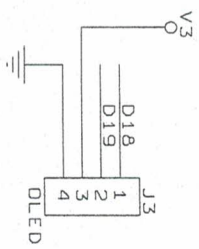

TEENSY 4 TO 3.6 ADAPTER

1 MM PITCH
CASTELLATED HOLES

FRDM4236, 09/2019