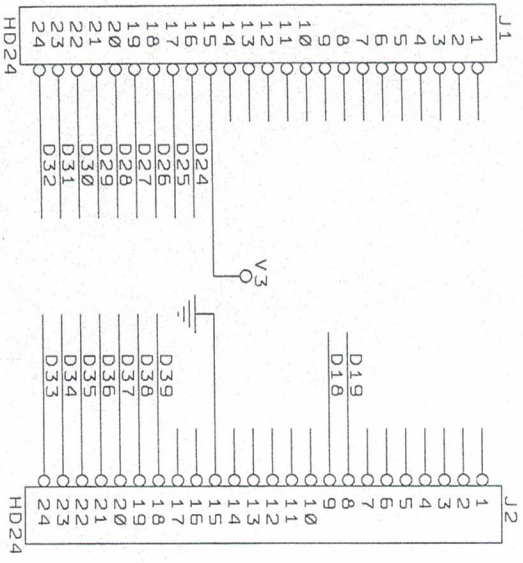

TEENSY 4 TO 3.6 ADAPTER

1 MM PITCH
CASTELLATED HOLES

FRDM4236, 09/2019