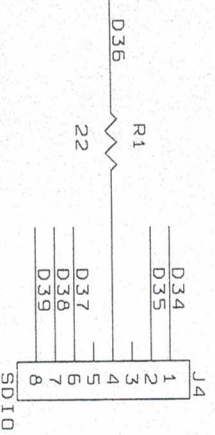

TEENSY 4 TO 3.6 ADAPTER

1 MM PITCH
CASTELLATED HOLES

FRDM4236, 09/2019