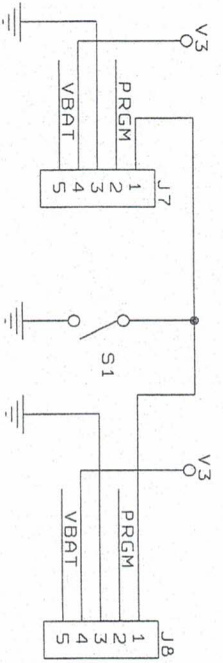

TEENSY 4 TO 3.6 ADAPTER

1 MM PITCH
CASTELLATED HOLES

FRDM4236, 09/2019