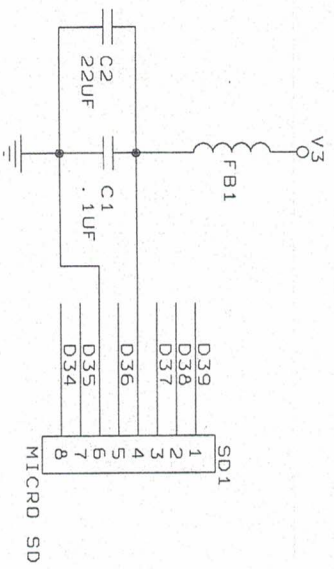

TEENSY 4 TO 3.6 ADAPTER

1 MM PITCH
CASTELLATED HOLES

FRDM4236, 09/2019